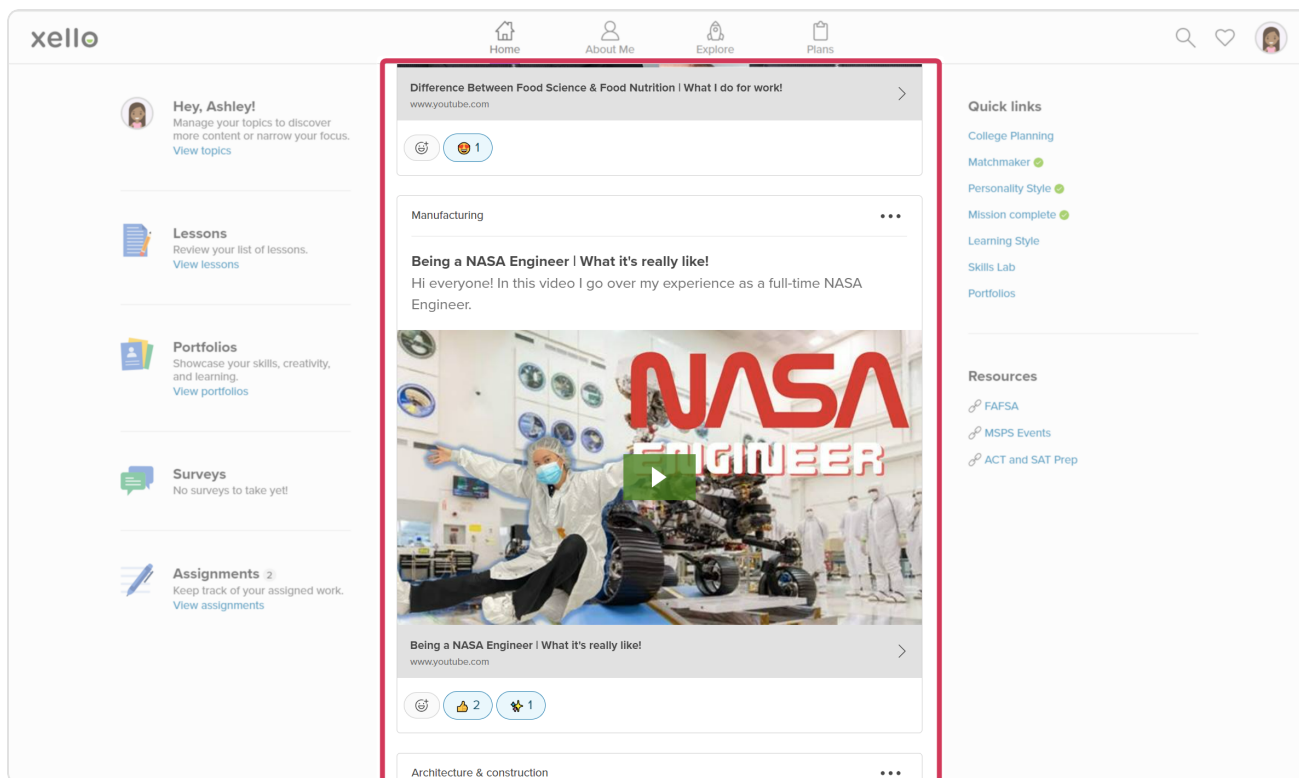

Xello's dashboard feed

Xello has a new dashboard! You'll still find the same features like **Assessments, College Planning, Lessons, Assignments**, and more, but now with the addition of the feed.

How the feed works

The feed is fully personalized to you. It's based on your saved careers, schools, majors, and the topics you're most interested in. So the more you interact with features in Xello, the more personalized the feed will be to you and your interests.

To change or narrow the focus of the feed, click **View topics** and select your favorite topics.

As you browse the feed, show your interest in the topics with a reaction.