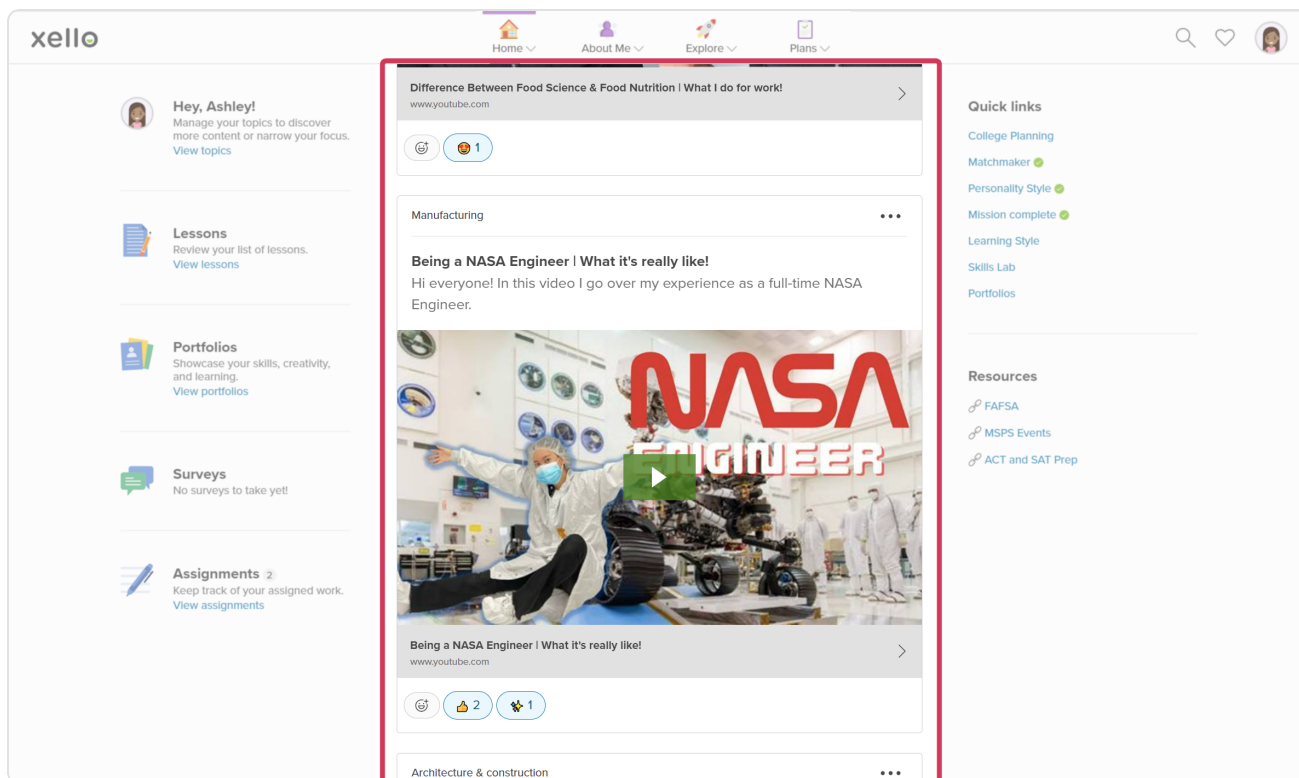

Xello's dashboard feed

Xello has a new dashboard! You'll still find the same features like **Assessments, College Planning, Lessons, Assignments**, and more, but now with the addition of the feed.

How the feed works

The feed is fully personalized to you. It's based on your saved careers, schools, majors, and the topics you're most interested in. So the more you interact with features in Xello, the more personalized the feed will be to you and your interests.

To change or narrow the focus of the feed, click **View topics** and select your favorite topics.

As you browse the feed, show your interest in the topics with a reaction.